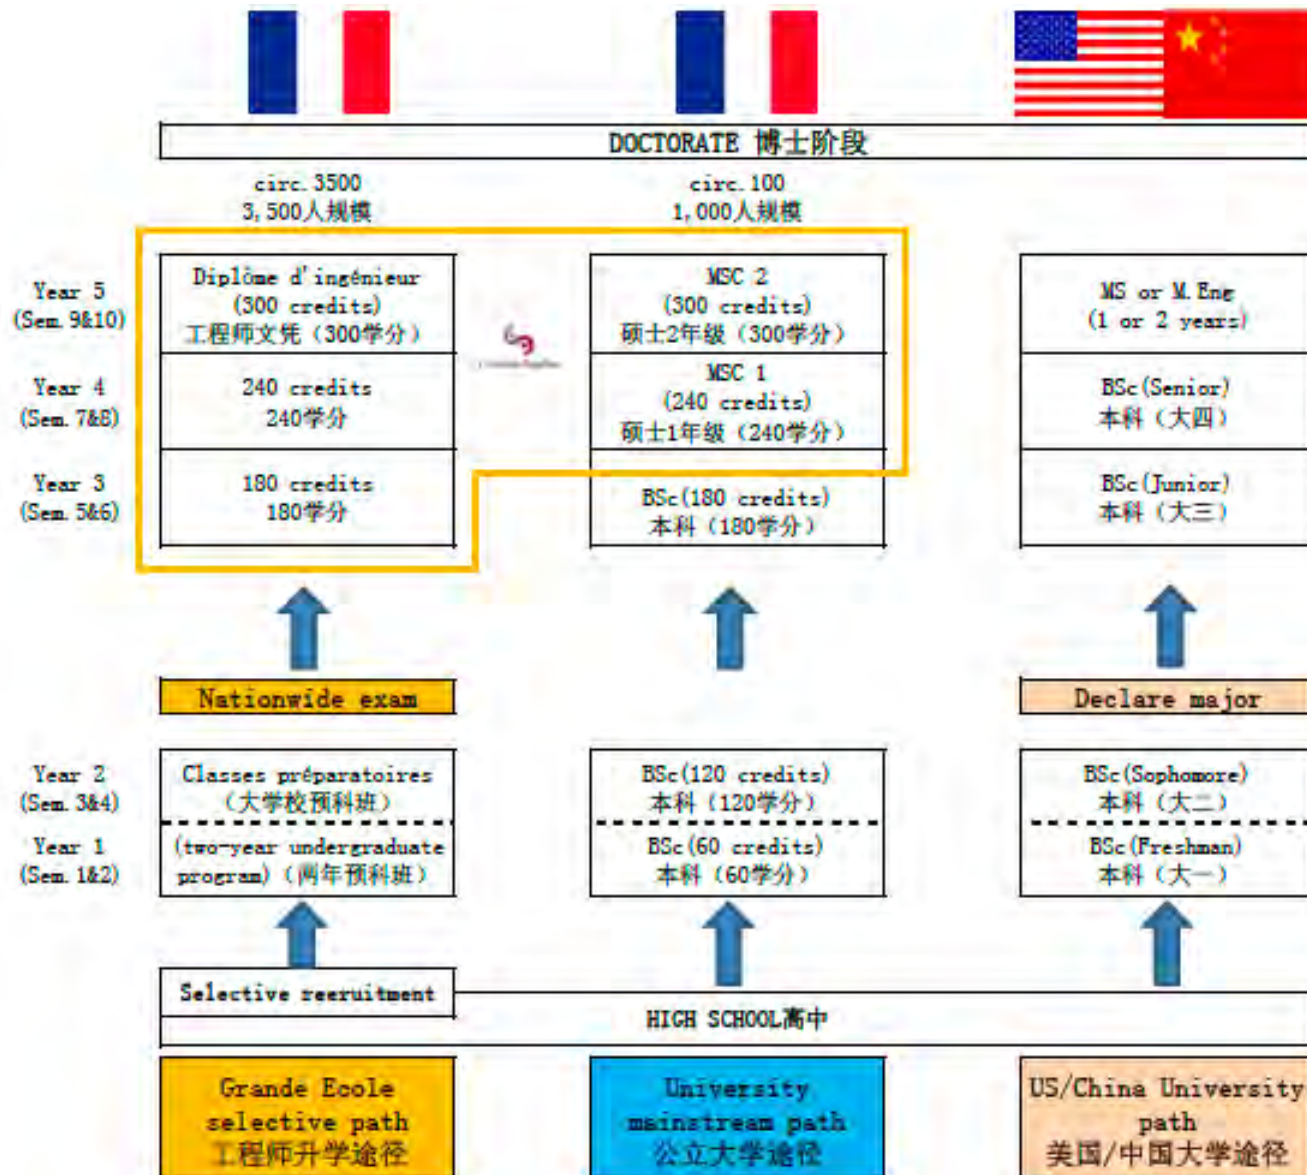

FRENCH HIGHER EDUCATION SYSTEM VS CHINA

中法高等教育体系对比