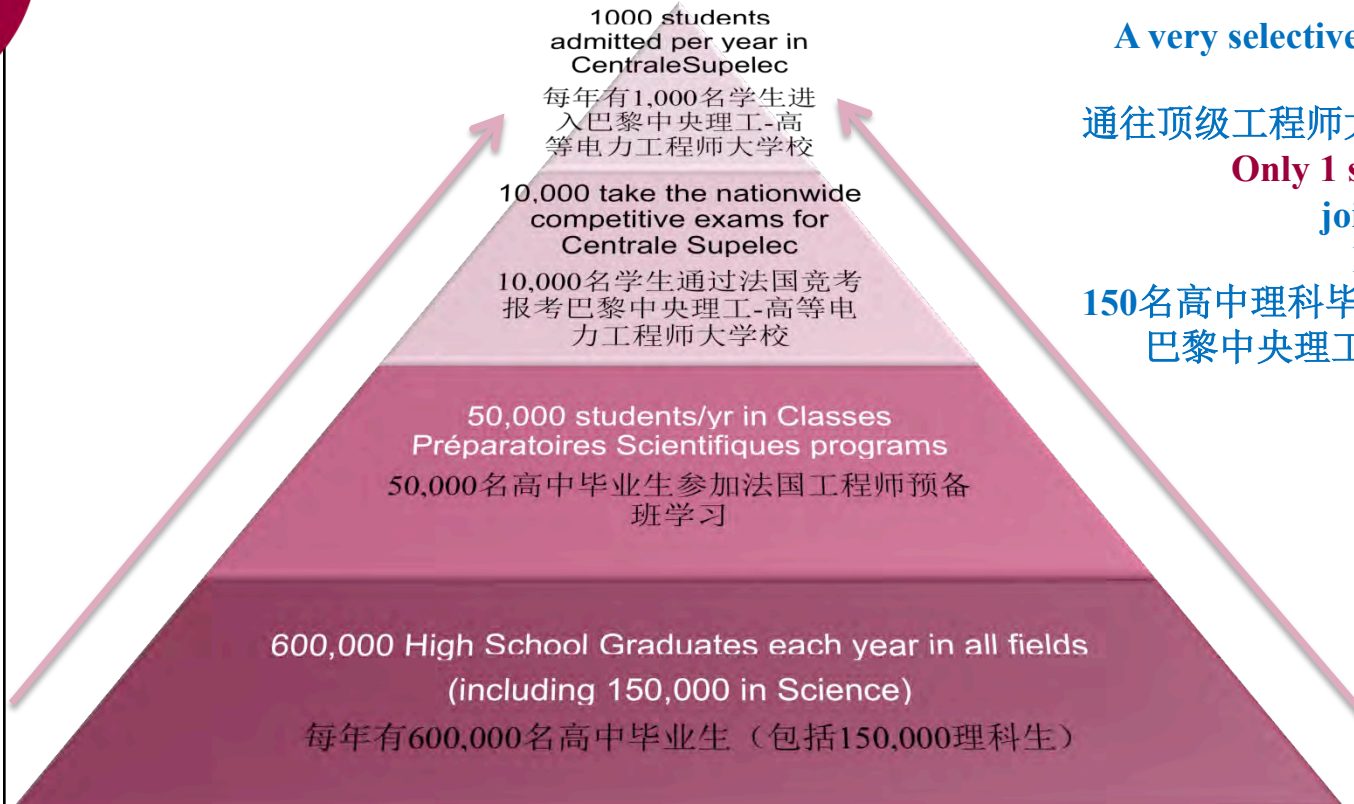

CENTRALESUPELEC : A SELECTIVE PATH TO ENGINEERING

巴黎中央理工-高等电力工程师大学校：筛选严格的工程师学校

A very selective process to get to the Top ranked 'Grande Ecole':
通往顶级工程师大学注定是一条艰难的路
Only 1 science student out of 150
joins CentraleSupélec after
High School graduation !
150名高中理科毕业生中仅有1名能够进入
巴黎中央理工-高等电力工程师大学校。